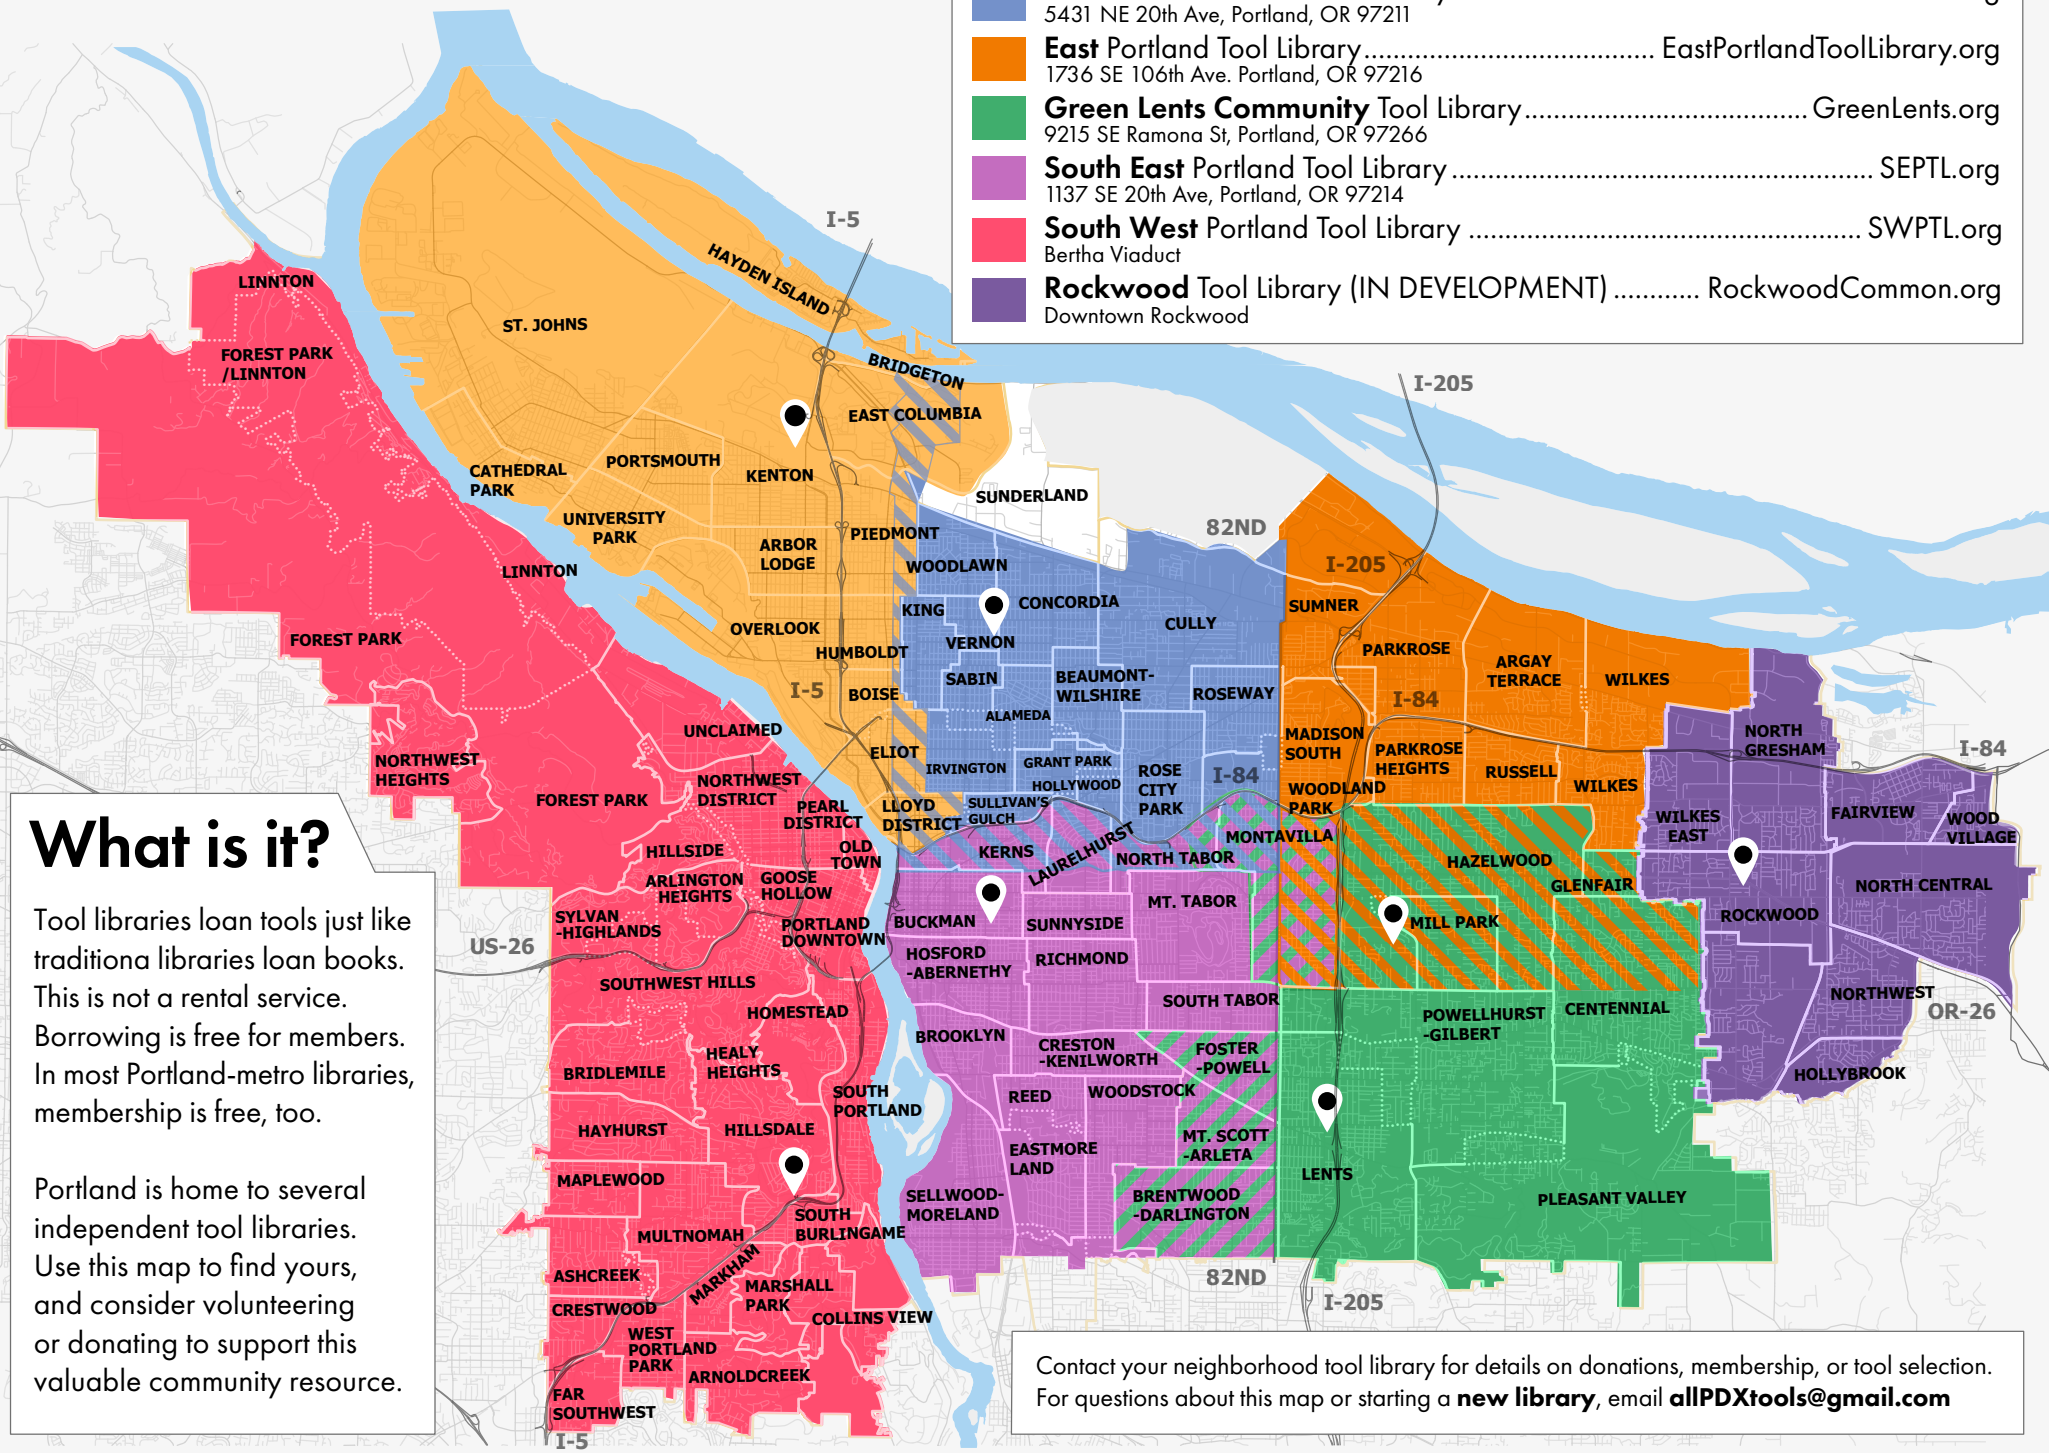

Portland Tool Libraries

- North Portland Tool Library** NPTL.MyTurn.com
2209 N Schofield St, Portland, OR 97217
- North East Portland Tool Library** NEPTL.org
5431 NE 20th Ave, Portland, OR 97211
- East Portland Tool Library** EastPortlandToolLibrary.org
1736 SE 106th Ave. Portland, OR 97216
- Green Lents Community Tool Library** GreenLents.org
9215 SE Ramona St, Portland, OR 97266
- South East Portland Tool Library** SEPTL.org
1137 SE 20th Ave, Portland, OR 97214
- South West Portland Tool Library** SWPTL.org
Bertha Viaduct
- Rockwood Tool Library (IN DEVELOPMENT)** RockwoodCommon.org
Downtown Rockwood

What is it?

Tool libraries loan tools just like traditional libraries loan books. This is not a rental service. Borrowing is free for members. In most Portland-metro libraries, membership is free, too.

Portland is home to several independent tool libraries. Use this map to find yours, and consider volunteering or donating to support this valuable community resource.

Contact your neighborhood tool library for details on donations, membership, or tool selection. For questions about this map or starting a **new library**, email allPDXtools@gmail.com